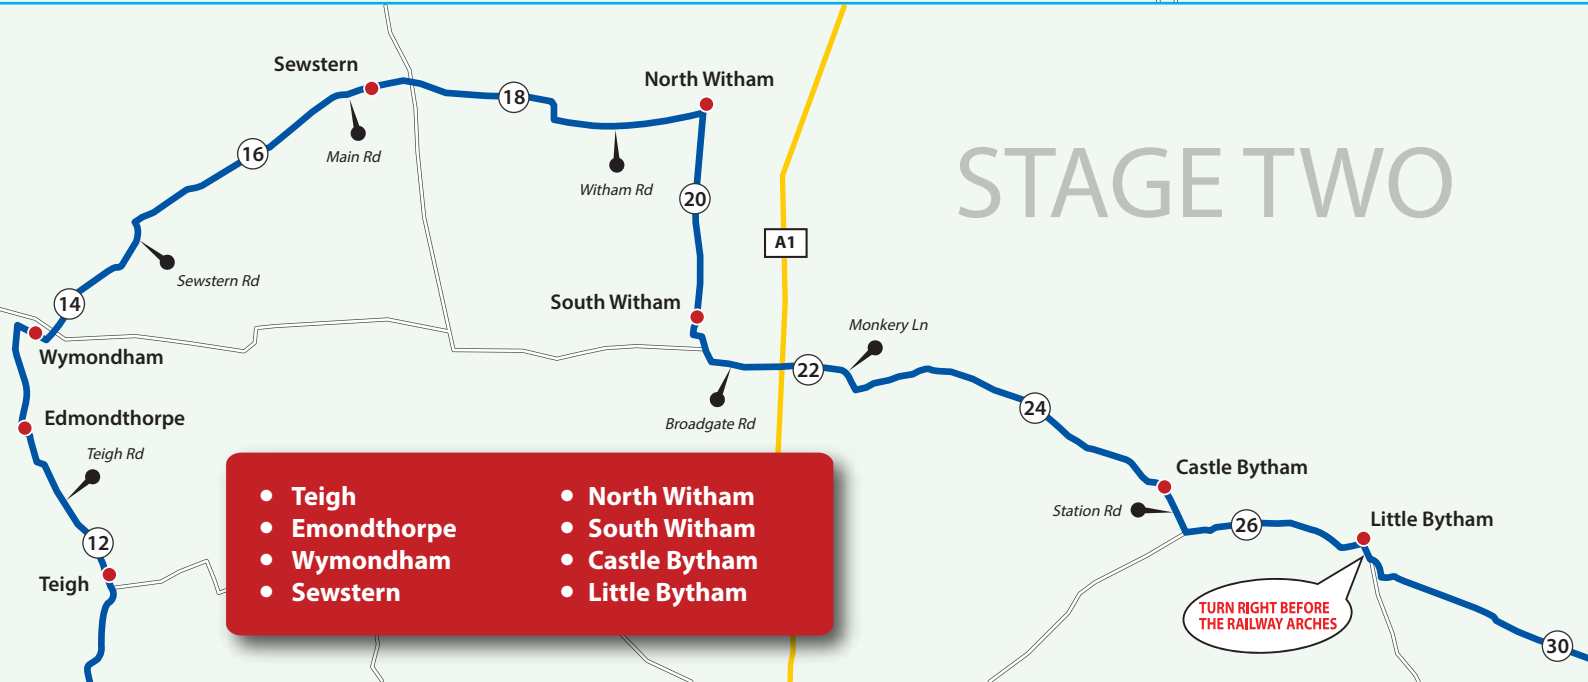

Saturday 29th April 2017

100 MILE CHARITY BIKE RIDE FROM UPPINGHAM TO BRANCASTER STAITHE

START - UPPINGHAM

- Uppingham
- Ayston
- Ridlington
- Brooke
- Oakham (through)
- Ashwell

**START UPPINGHAM**  
 Middle Playing Fields  
 Uppingham School  
 Leicestershire  
 LE15 9TW

STAGE ONE

STAGE TWO

- Teigh
- Emondthorpe
- Wymondham
- Sewstern
- North Witham
- South Witham
- Castle Bytham
- Little Bytham

- Witham On The Hill
- Manthorpe
- Wilsthorpe
- DRINKS STOP - The White Horse, Baston - 35 Miles
- Tongue End
- Podge Hole

STAGE THREE

## EMERGENCY TELEPHONE NUMBERS

Daytime co-ordinator - Nicola Wheeler - 07870 191098  
Broom Wagon - Paul - 07796 855206  
On route mechanic - Simon - 07948 188805

On route mechanic - Richard - 07905 960197  
First aid support - Nick - 07875 598388  
First aid support - Nikki - 07971 296292