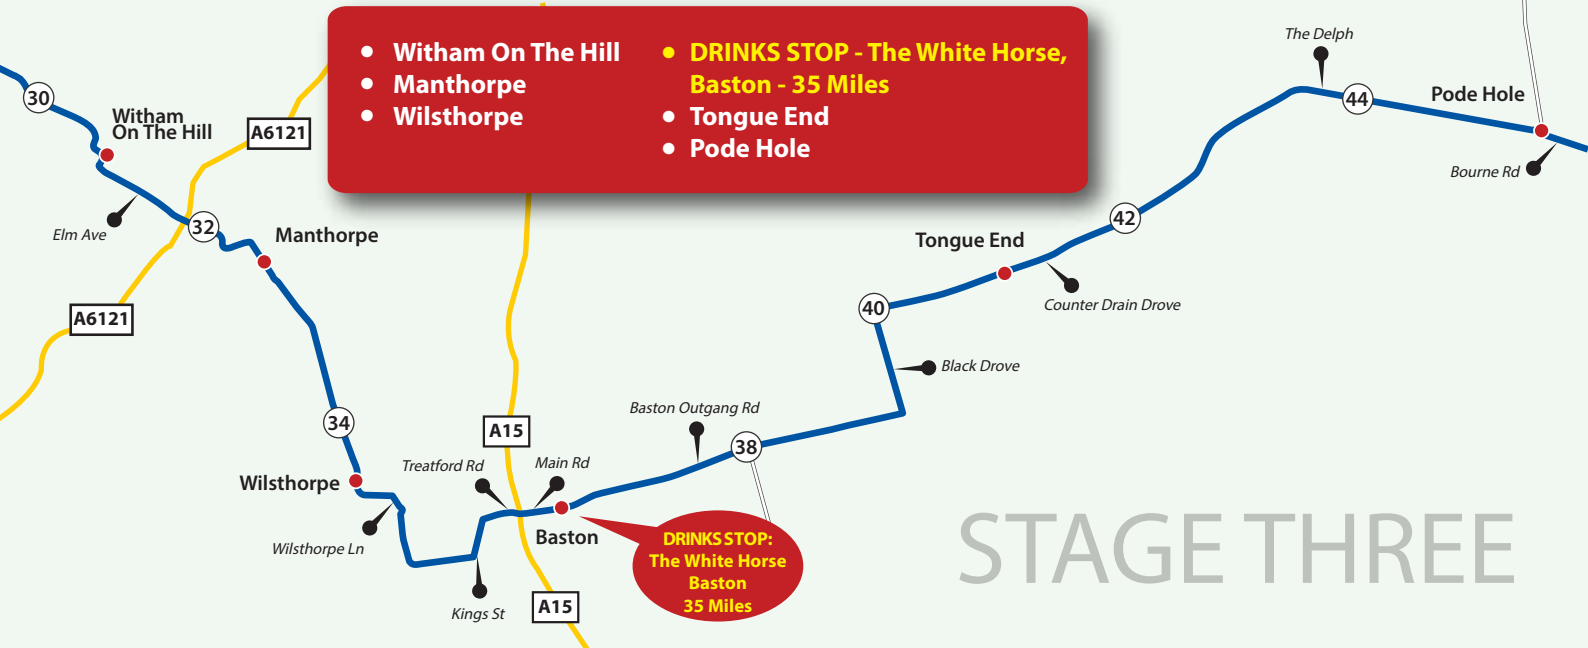

Saturday 29th April 2017

100 MILE CHARITY BIKE RIDE FROM UPPINGHAM TO BRANCASTER STAITHE

START - UPPINGHAM

- Uppingham
- Ayston
- Ridlington
- Brooke
- Oakham (through)
- Ashwell

**START UPPINGHAM**  
 Middle Playing Fields  
 Uppingham School  
 Leicestershire  
 LE15 9TW

STAGE ONE

STAGE TWO

- Teigh
- Emondthorpe
- Wymondham
- Sewstern
- North Witham
- South Witham
- Castle Bytham
- Little Bytham

- Witham On The Hill
- Manthorpe
- Wilsthorpe
- DRINKS STOP - The White Horse, Baston - 35 Miles
- Tongue End
- Podge Hole

STAGE THREE

## EMERGENCY TELEPHONE NUMBERS

Daytime co-ordinator - Nicola Wheeler - 07870 191098  
Broom Wagon - Paul - 07796 855206  
On route mechanic - Simon - 07948 188805

On route mechanic - Richard - 07905 960197  
First aid support - Nick - 07875 598388  
First aid support - Nikki - 07971 296292