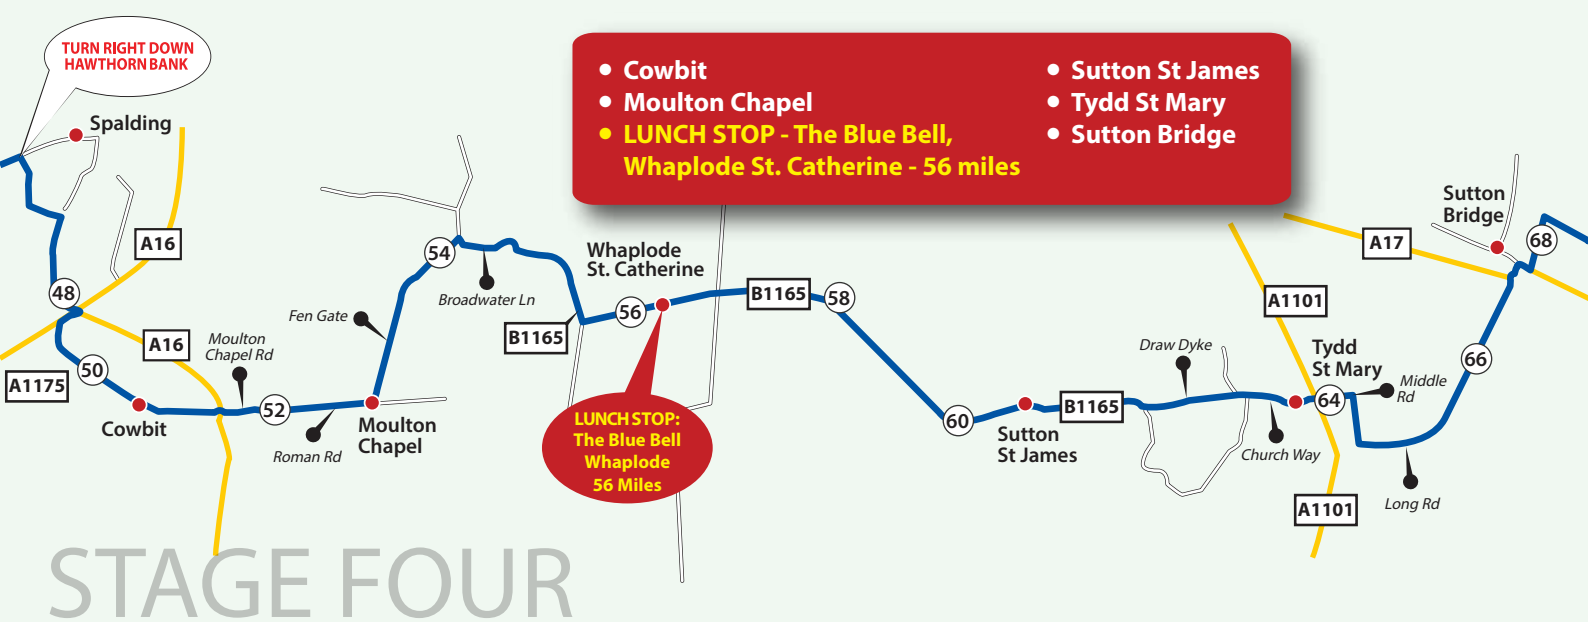

Saturday 29th April 2017

100 MILE CHARITY BIKE RIDE FROM UPPINGHAM TO BRANCASTER STAITHE

START - UPPINGHAM

- Uppingham
- Ayston
- Ridlington
- Brooke
- Oakham (through)
- Ashwell

**START UPPINGHAM**  
 Middle Playing Fields  
 Uppingham School  
 Leicestershire  
 LE15 9TW

STAGE ONE

STAGE TWO

- Teigh
- Emondthorpe
- Wymondham
- Sewstern
- North Witham
- South Witham
- Castle Bytham
- Little Bytham

- Witham On The Hill
- Manthorpe
- Wilsthorpe
- DRINKS STOP - The White Horse, Baston - 35 Miles
- Tongue End
- Podge Hole

STAGE THREE

## EMERGENCY TELEPHONE NUMBERS

Daytime co-ordinator - Nicola Wheeler - 07870 191098  
Broom Wagon - Paul - 07796 855206  
On route mechanic - Simon - 07948 188805

On route mechanic - Richard - 07905 960197  
First aid support - Nick - 07875 598388  
First aid support - Nikki - 07971 296292